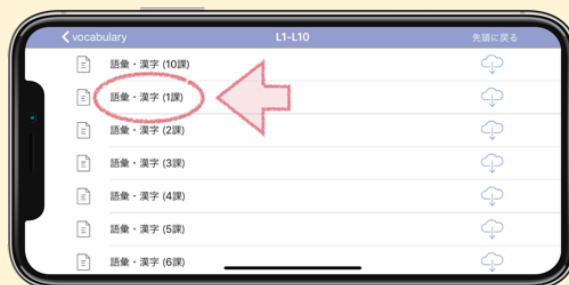

MAGIC POCKET JAPANESE START UP GUIDE

(Please prepare as below)

1. Install [Finger Board for Students](#) at an app store.
2. Get School (Group) ID, Students ID and Password from your school.

①
L
O
G
I
N

Start Finger Board for Students by tapping the app icon.

① Tap 「i」 icon to show preferences window. ② Select 「Log in server」 to show log-in window.

① Input School (Group) ID, Students ID and Password. ② Tap 「LOG IN」.

②
D
O
W
N
L
O
A
D

① Tap 「+」 icon. ② Select your School (Group) ID to show the file library.

To go to next card, tap the icon at bottom. To exit, tap the icon at top right.

To change a language for word translation, tap the language button at top.