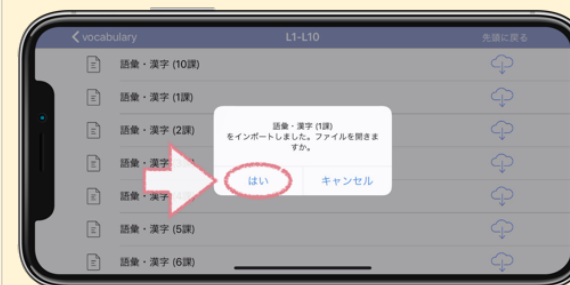

MAGIC POCKET JAPANESE START UP GUIDE

(Please prepare as below)

1. Install [Finger Board for Students](#) at an app store.
2. Get School (Group) ID, Students ID and Password from your school.

①
L
O
G
I
N

Start Finger Board for Students by tapping the app icon.

① Tap 「i」 icon to show preferences window. ② Select 「Log in server」 to show log-in window.

① Input School (Group) ID, Students ID and Password. ② Tap 「LOG IN」.

②
D
O
W
N
L
O
A
D

① Tap 「+」 icon. ② Select your School (Group) ID to show the file library.

To download a file, tap on the file name. The Download session will get started.

Select 「YES」 button in the dialog which will be shown after download is done.

③
L
E
A
R
N

To start practice and quizzes, tap on an icon on the page.

To go to next card, tap the icon at bottom. To exit, tap the icon at top right.

To change a language for word translation, tap the language button at top.